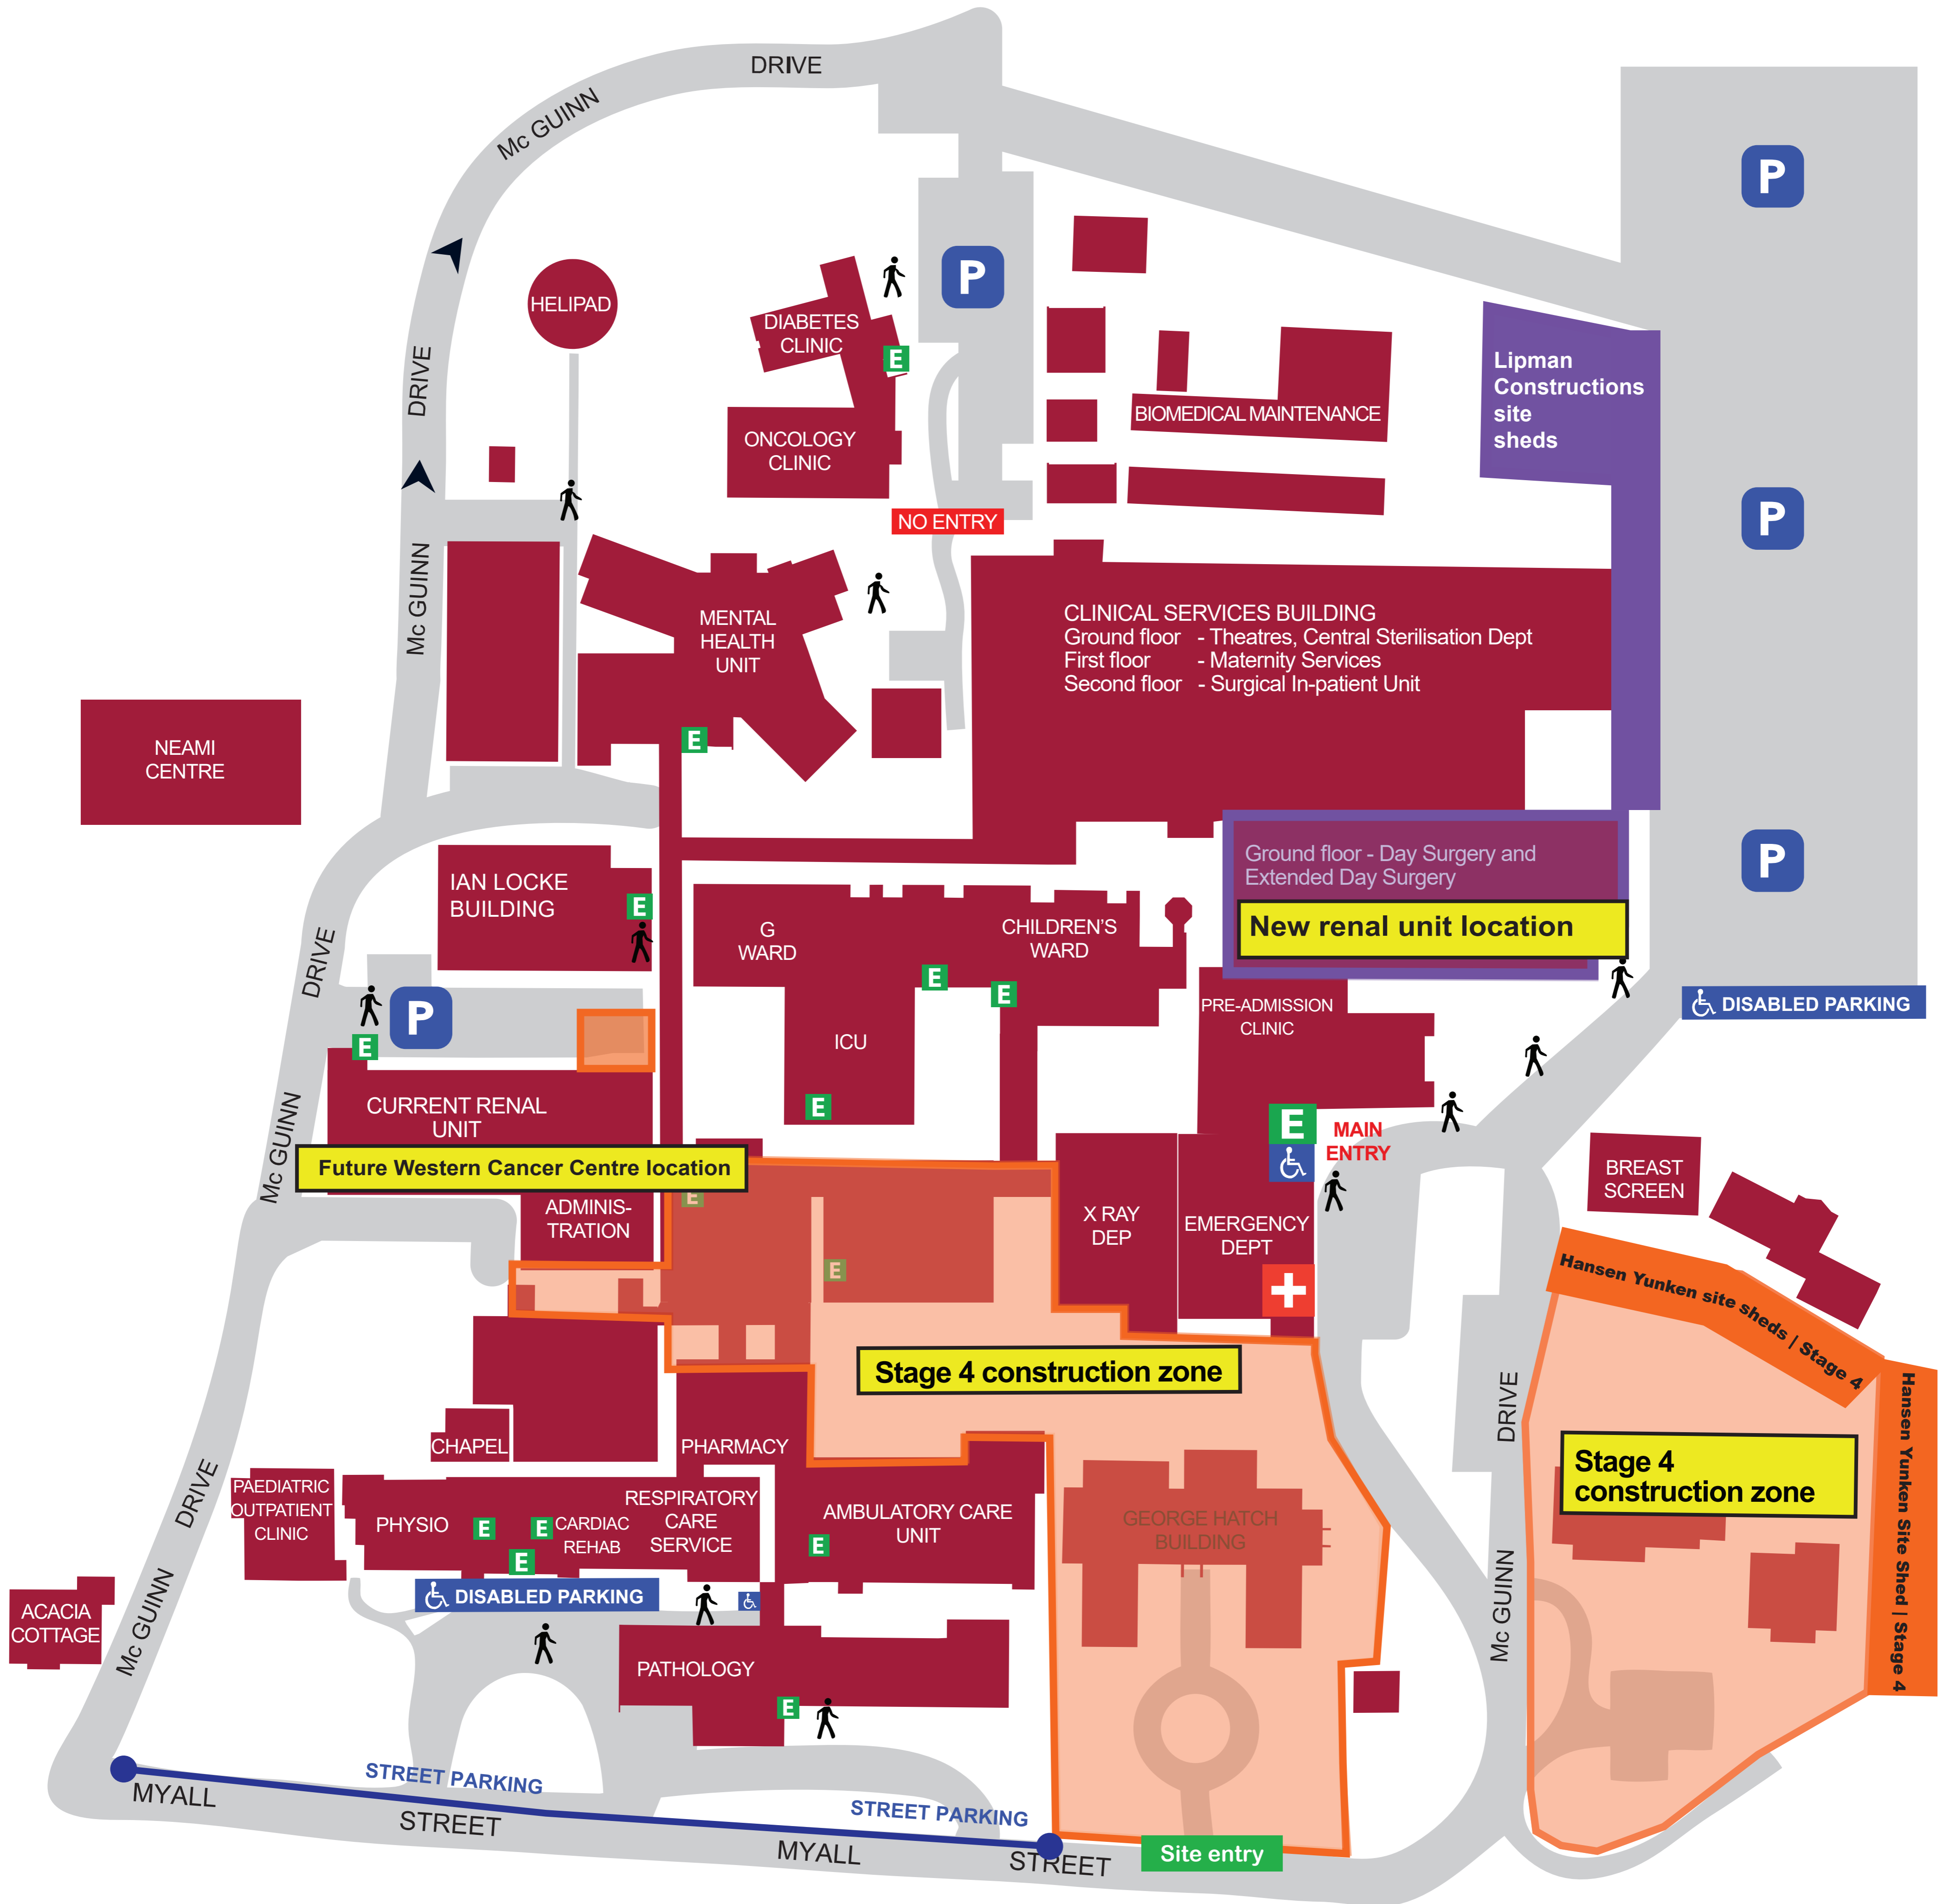

Dubbo Hospital Redevelopment Stages 3 and 4

	CURRENT FENCED OFF CONSTRUCTION ZONE
	PEDESTRIAN ENTRANCE
	PUBLIC PEDESTRIAN ACCESS
	AMBULANCE ENTRY
	EMERGENCY ENTRY
	DISABLED ACCESS

Please drive slowly and pay close attention to traffic signage during the construction period.